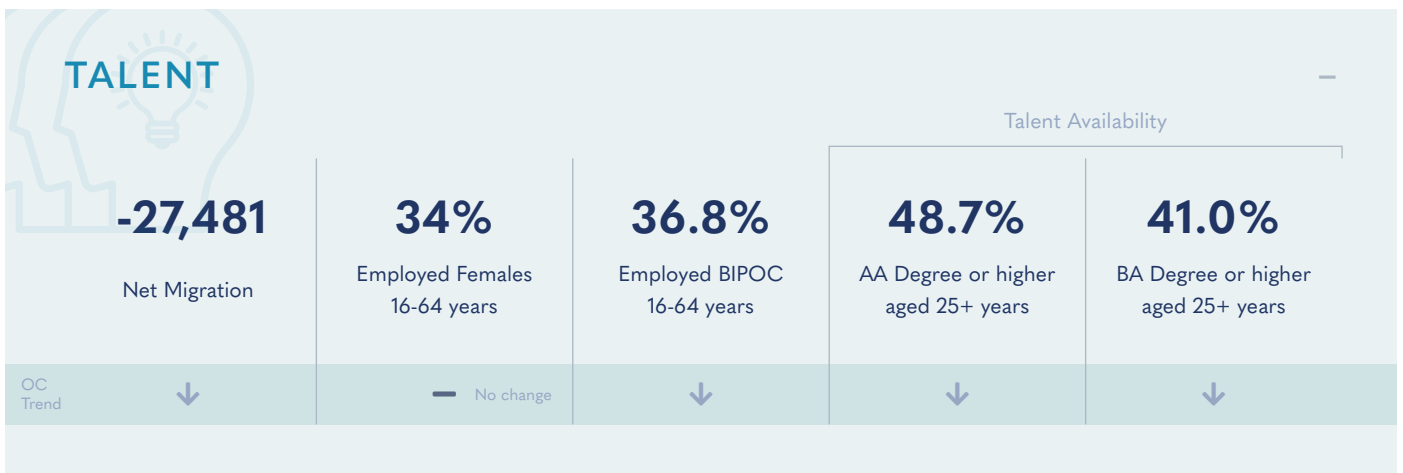

# Regional Talent & Innovation Community Dashboard

The Regional Talent and Innovation Community Dashboard represents a set of shared metrics that highlight our region's efforts to cultivate an inclusive, sustainable talent pipeline to high-wage, in-demand careers leading to a thriving OC for all.

OC Trend (Arrow): Reflects change between the current and last prior data available

Research Partners: University of California, Irvine and Chapman University  
Resources: U.S. Census Bureau and California Department of Education: Smarter Balanced Assessment System and Data Quest