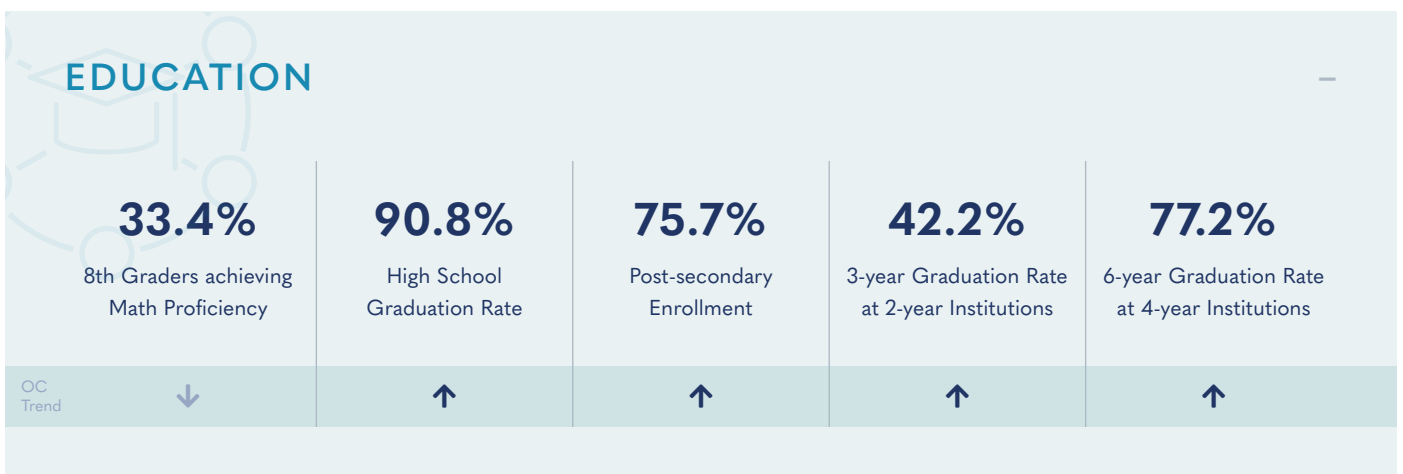

# Regional Talent & Innovation Community Dashboard

The Regional Talent and Innovation Community Dashboard represents a set of shared metrics that highlight our region's efforts to cultivate an inclusive, sustainable talent pipeline to high-wage, in-demand careers leading to a thriving OC for all.

OC Trend (Arrow): Reflects change between the current and last prior data available

Research Partners: University of California, Irvine and Chapman University  
Resources: U.S. Census Bureau and California Department of Education: Smarter Balanced Assessment System and Data Quest